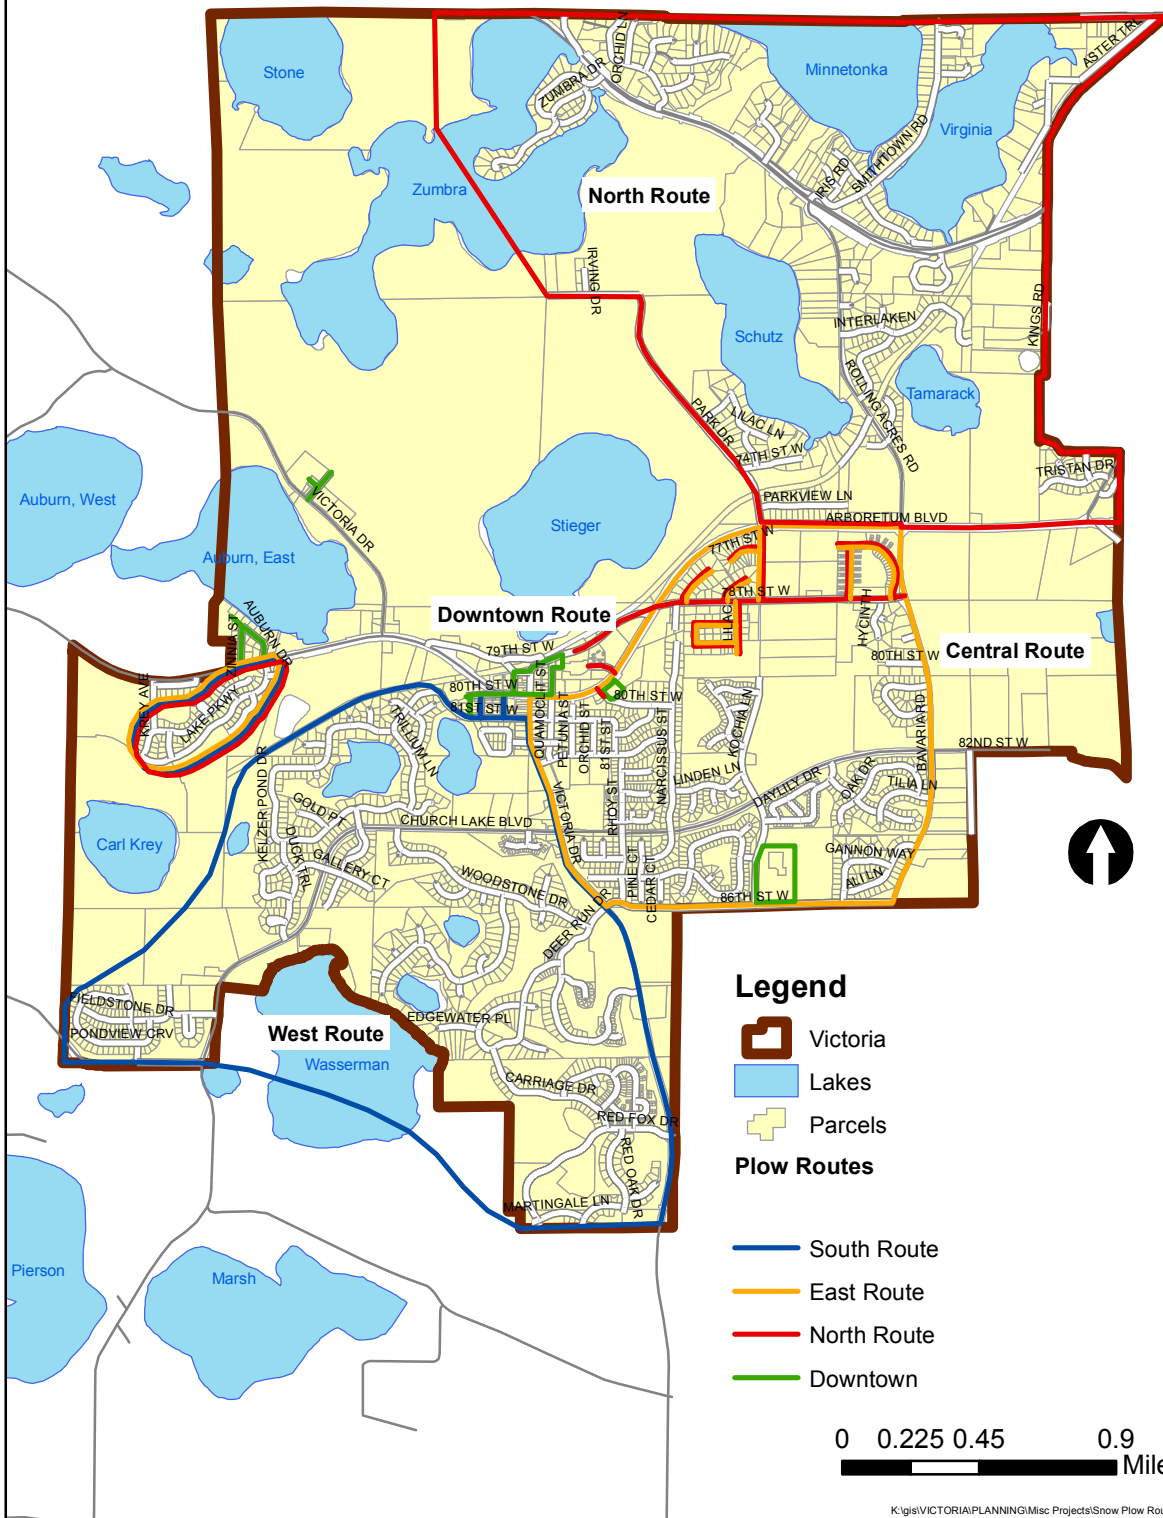

Snow Plow Routes

City of Victoria, Minnesota

City of Victoria
Minnesota

City of Victoria Snow Plow Routes

TKDA
ENGINEERING • ARCHITECTURE • PLANNING

Limitation of Liability

Map Date: December 2011