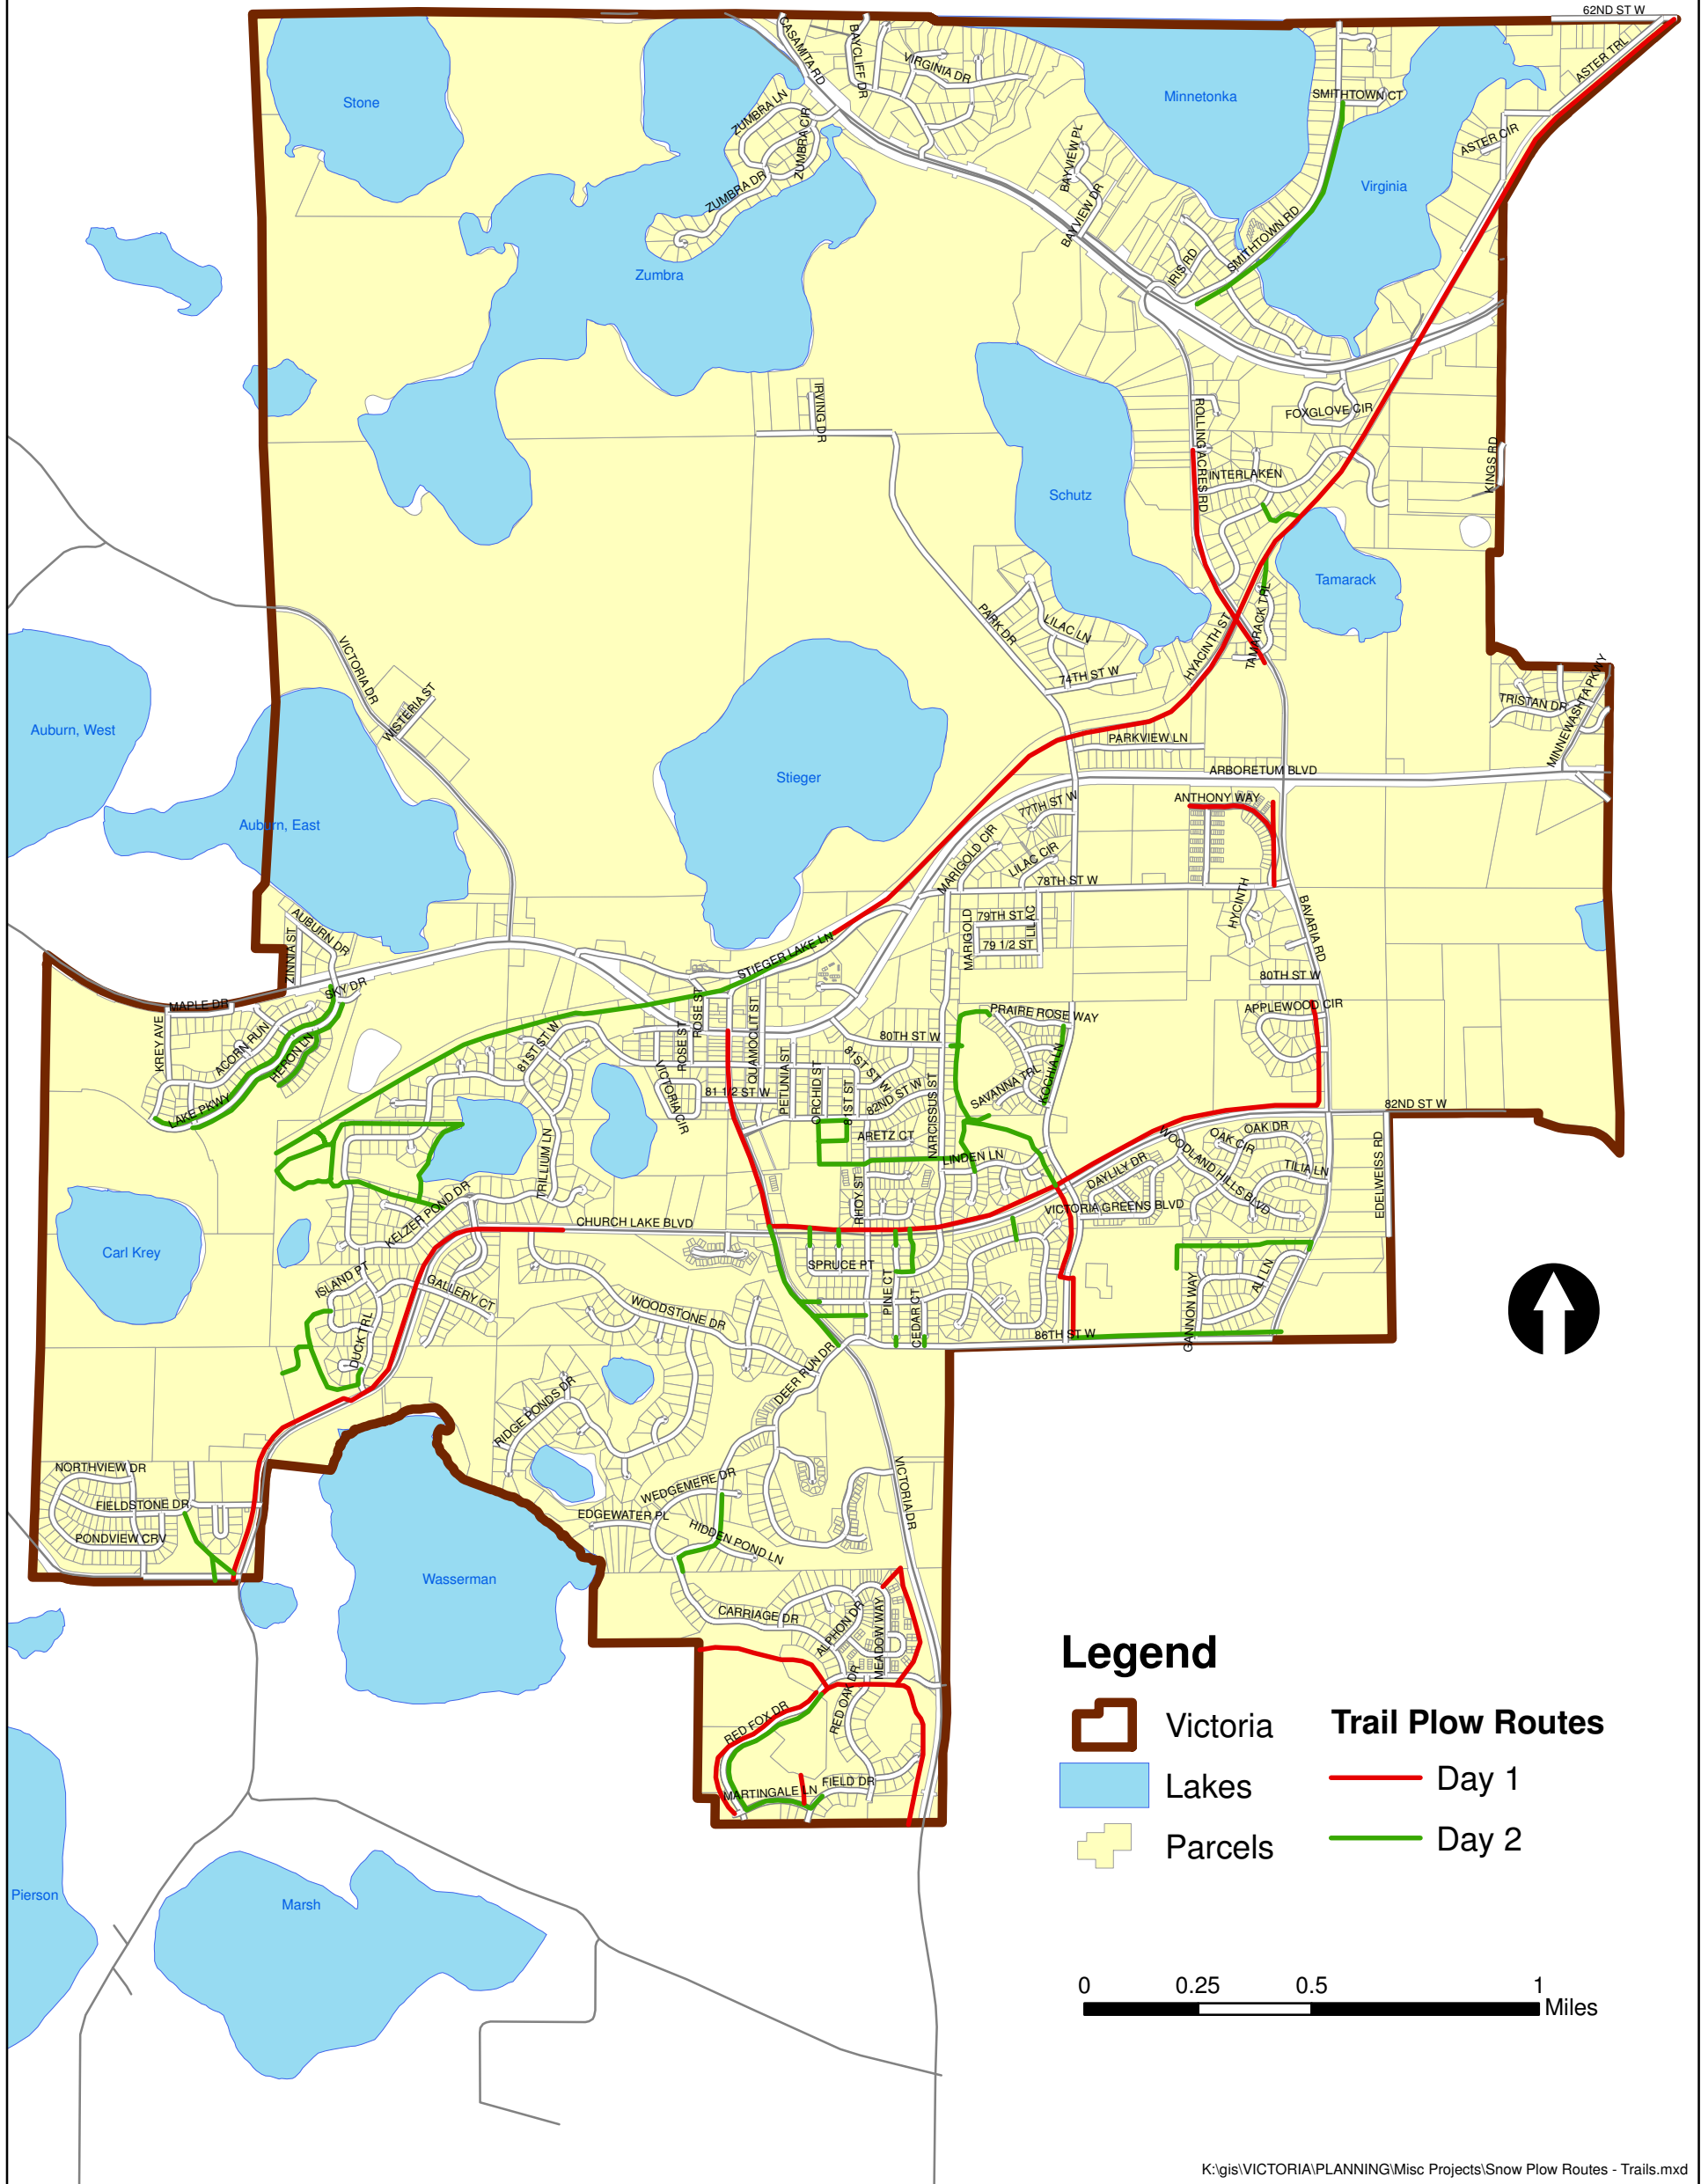

Trail Snow Removal Plan

City of Victoria, Minnesota

City of Victoria Trail Snow Removal Plan

ENGINEERING • ARCHITECTURE • PLANNING

The right time. The right people. The right company.

Limitation of Liability

Map Date: January 2010