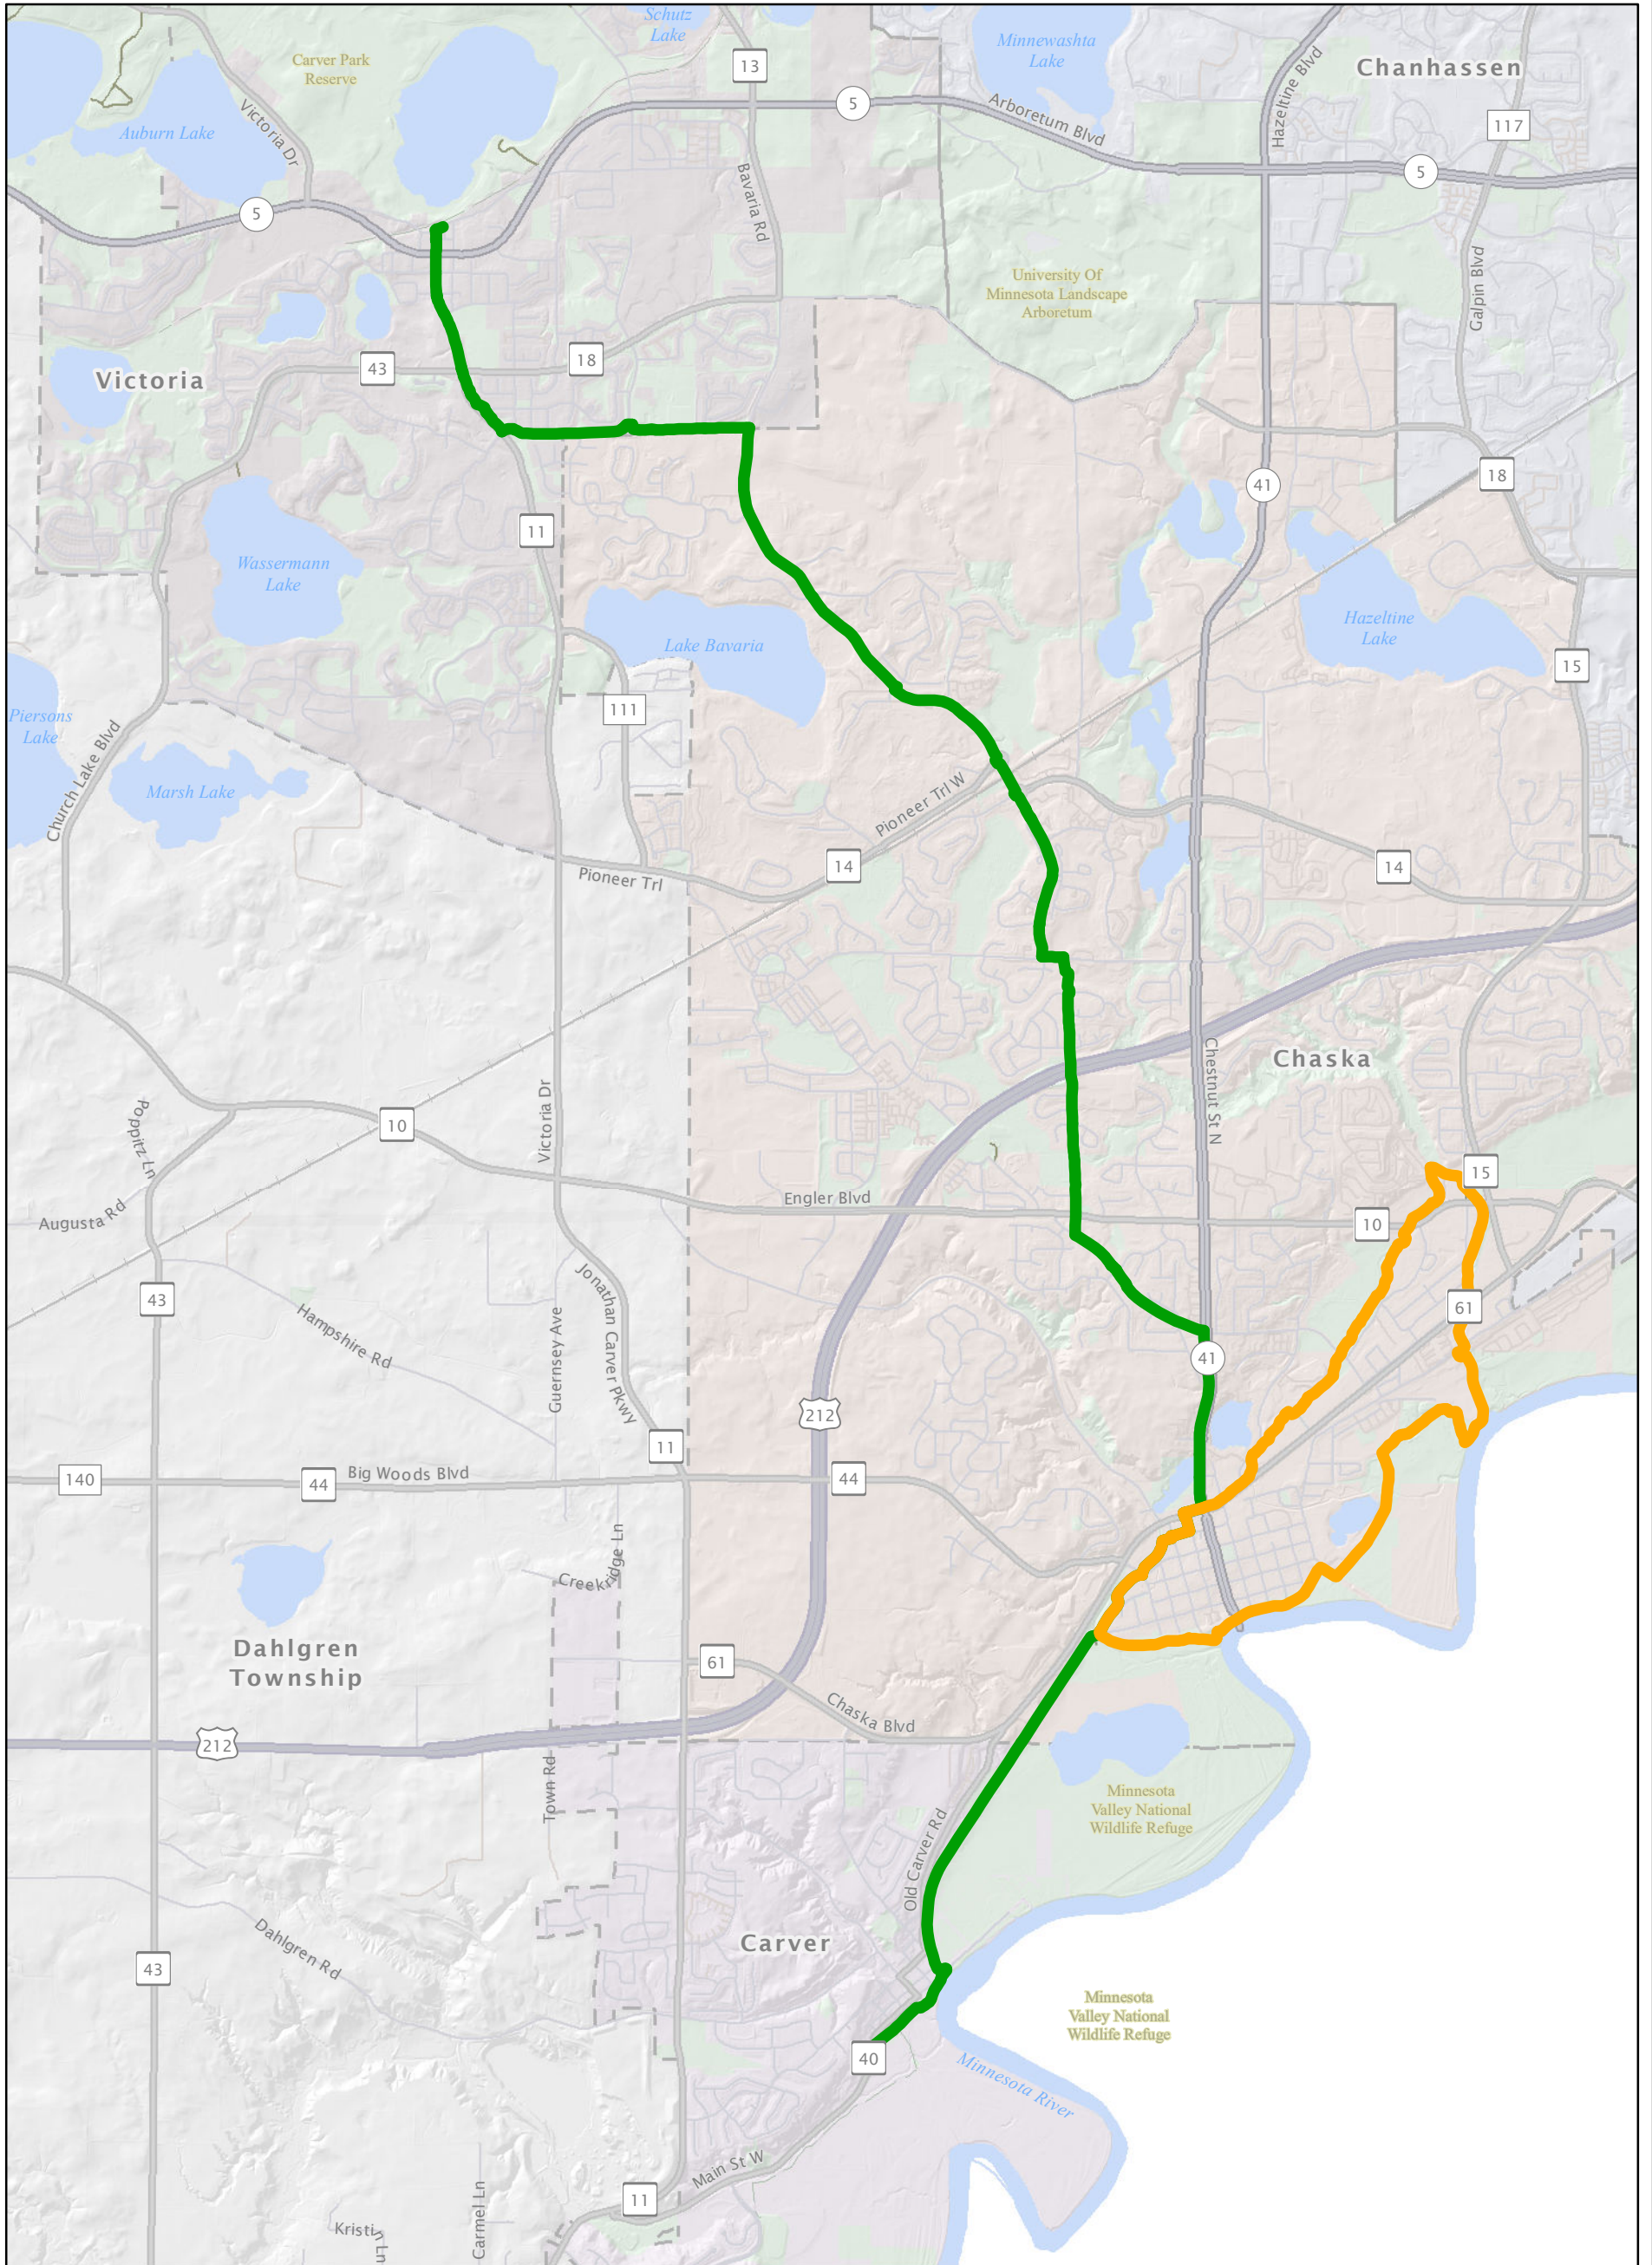

Green Line & Orange Loop Trails

This map was created using a compilation of information and data from various City, County, State, and Federal offices. It is not a surveyed or legally recorded map and is intended to be used as a reference. Carver County is not responsible for any inaccuracies contained herein.