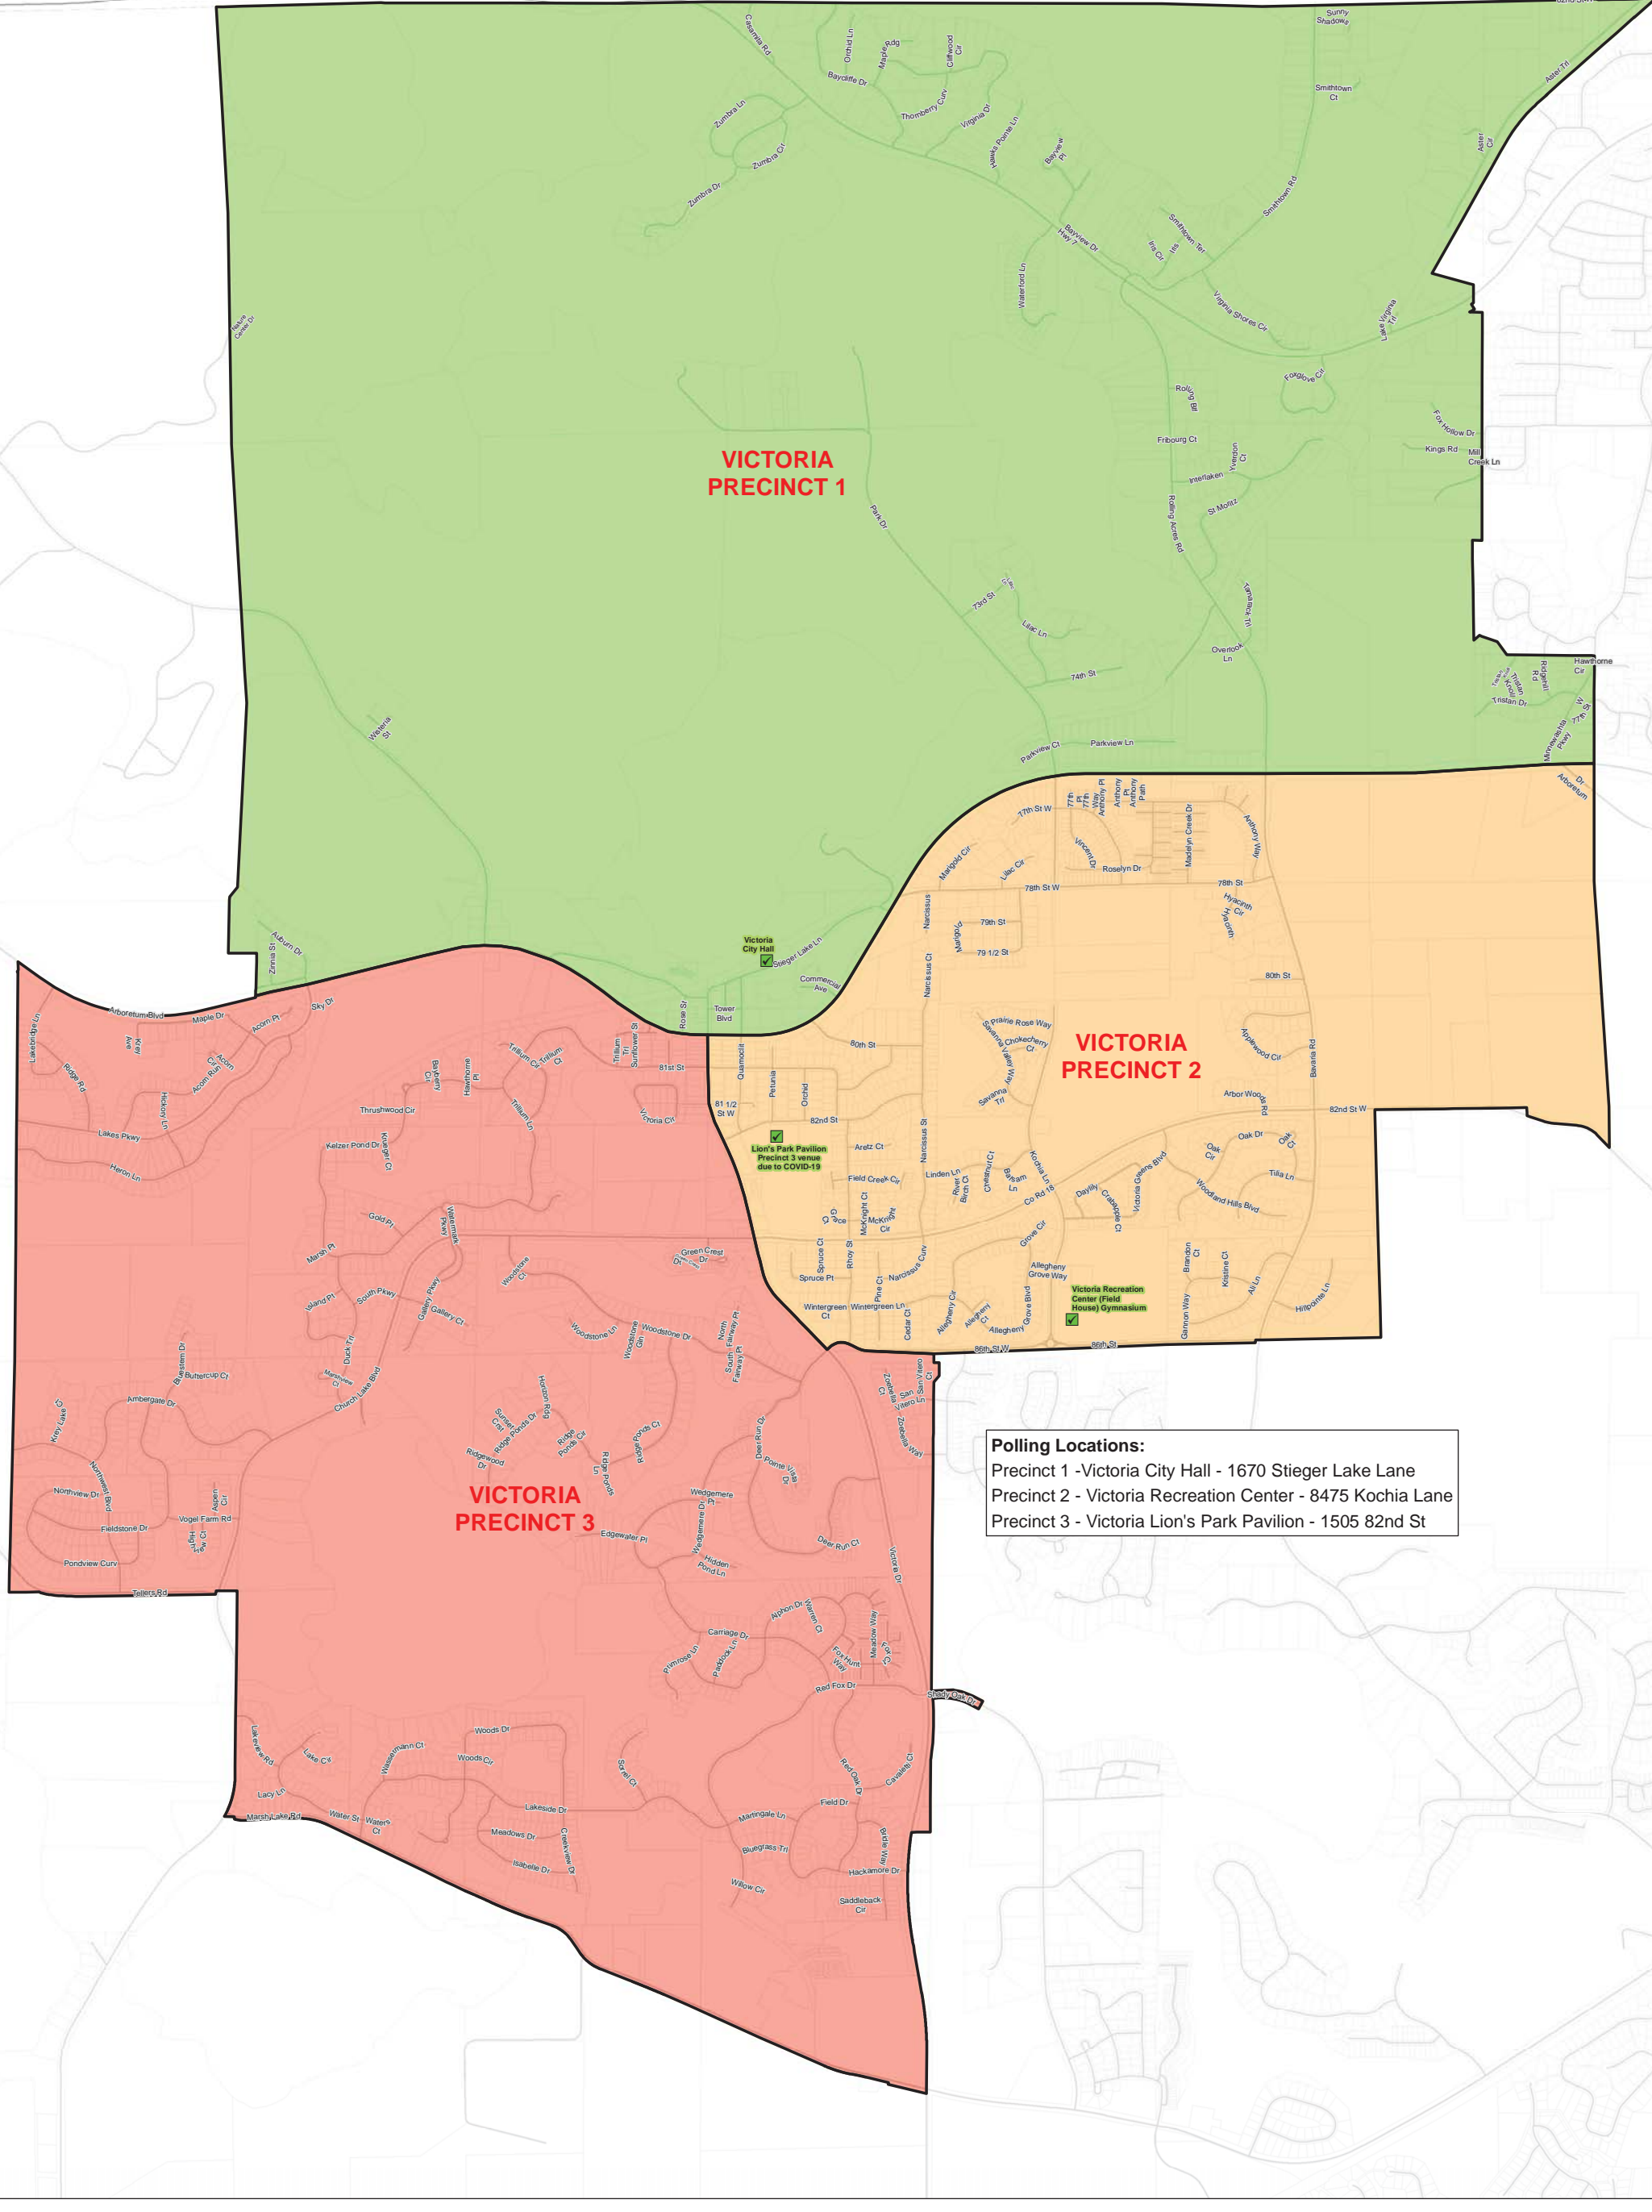

City of Victoria Voting Precincts

Legend

- Polling Place

Victoria Precincts

- PRECINCT 1
- PRECINCT 2
- PRECINCT 3

**VICTORIA
PRECINCT 1**

**VICTORIA
PRECINCT 2**

**VICTORIA
PRECINCT 3**

Polling Locations:
Precinct 1 - Victoria City Hall - 1670 Stieger Lake Lane
Precinct 2 - Victoria Recreation Center - 8475 Kochia Lane
Precinct 3 - Victoria Lion's Park Pavilion - 1505 82nd St